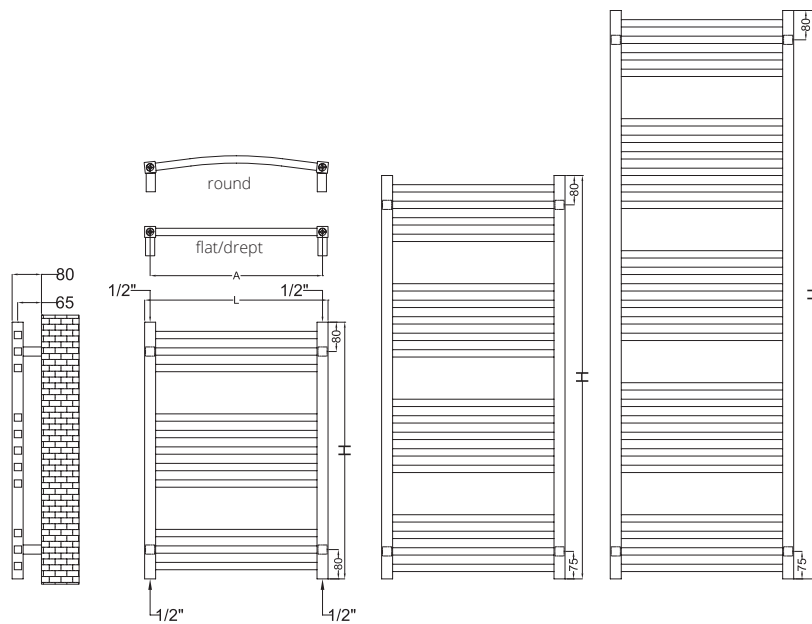

QUEBIS

Straightforward radiator, QUEBIS does its job wonderfully. Its steel square tubes create a very attractive towel rail. This elegant, yet practical towel rail heats the room whilst supporting towels with ease. QUEBIS is available also in ROUND version.

QUEBIS este un radiator care oferă ceea ce promite: design clasic, calitate și putere termică mare. Acest radiator elegant, dar practic, va încălzi orice încăpere, în timp ce încălzește prosoapele ușor și eficient. QUEBIS este disponibil și în varianta ROUND.

Max. working pressure/
Presiune max. de lucru
7 bar

Max. working temperature/
Temperatură max. de lucru
90°C

Mounting kit included/
Kit montaj inclus
K06/26 page 203

Factory pressure test/
Presiune de probă:
10bar

Elements/
Elemente:
20x20mm

Collectors/
Colectori:
30x30mm

Code/ Cod	Finish / Finisaj	Height/ Înălțime (H) mm	Length/ Lățime (L) mm	Centres/ Interax (A) mm	No el/Nr elemente pcs	Weight/ Greutate kg	Volume/ Volum l	OUTPUT/PUTERE TERMICĂ (watt)			
								Δt=30°C W	Δt=50°C W	Δt=60°C W	electric W
QE050/070V9010KE	RAL 9010	700	500	470	11	6,10	2,40	151	289	361	300
QE050/110V9010KE	white/ alb*	1100	500	470	18	9,90	3,90	244	466	582	500
QE050/155V9010KE		1550	500	470	26	14,10	5,60	349	667	833	600
QE050/070CKE	Chrome / Cromat	700	500	470	11	6,10	2,40	116	222	278	300
QE050/110CKE		1100	500	470	18	9,90	3,90	188	358	448	500
QE050/155CKE		1550	500	470	26	14,10	5,60	269	513	641	600

● We can make custom dimensions, after technical analysis. | Putem executa dimensiuni speciale, în urma unei analize tehnice.
The mentioned code is for flat and hydronic version. | Codul menționat este doar pentru versiunea dreaptă și hidraulică.

Hydraulic connections/
Conexiuni hidraulice**

S1

S2

* For other colours, put your desired RADOX colour code instead of 9010 (standard white). For more details, see page 194
Pentru alte culori, se pune codul culorii RADOX dorite în locul codului 9010 (standard alb). Mai multe detalii la pag. 194

** When you order, you must mention the type of connection you require. The price changes according to the requirements.
Când comandați trebuie să menționați tipul de alimentare necesar. Prețul se modifică în funcție de cerințe.